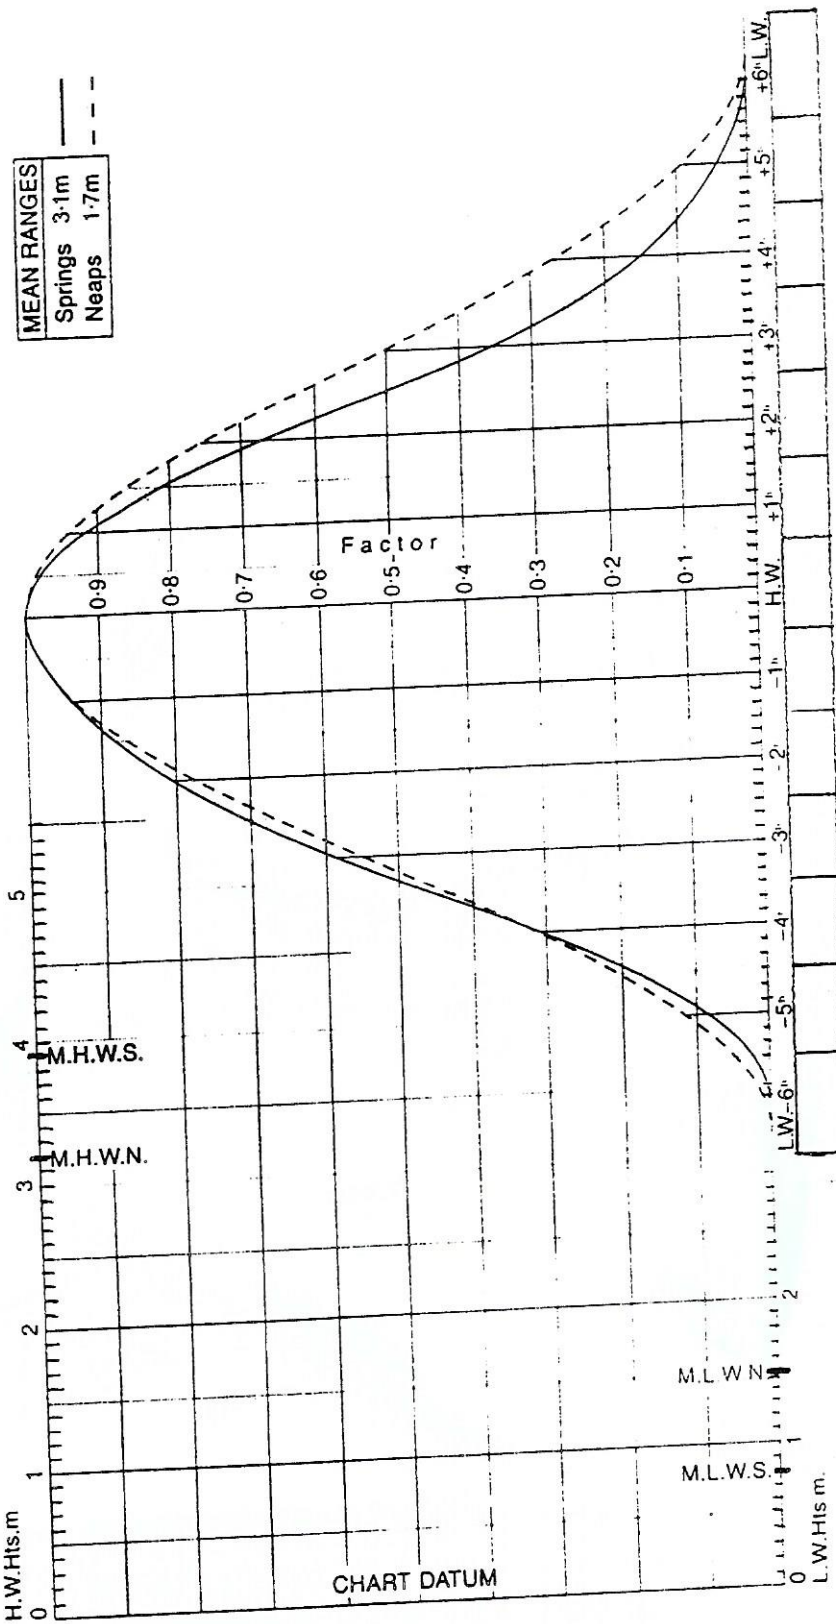

BANFF

MEAN SPRING AND NEAP CURVES

Springs occur 2 days after New and Full Moon.

Mean 0.9m + 1.0m = 2.4m to leave